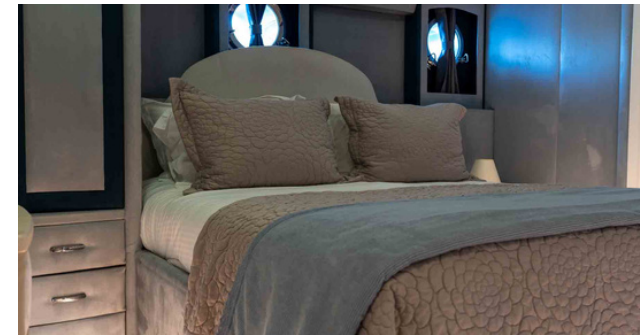

# Bella Mare

The 38 MT / 118'1" FT High Deluxe Yacht Bella Mare comfortably accommodates 12 guests with her 2 Master, 4 Double Cabins and is operated by 7 experienced and dedicated crew.

BellaMare is available for charter in Turkey and Greece in summer (May to October). BellaMare toys and tenders include Computer Tv-Set VCR DVD-Player FM-Radio – contact us to know the full list.

## SPECIFICATIONS

BOAT NAME	Bella Mare	BUILD REFIT	2008 / 2019
GUEST CAPACITY	12 PAX	BASE PORT	Marmaris
MAIN ENGINES	2 X 500 HP	LOA	38 MT / 118'1" FT
AIR CONDITIONING	yes	BEAM	8,53 MT
AVER. FUEL CONS.	-	AVERAGE SPEED	11 KNOTS
MAX FUEL CONS.	-	MAXIMUM SPEED	13 KNOTS